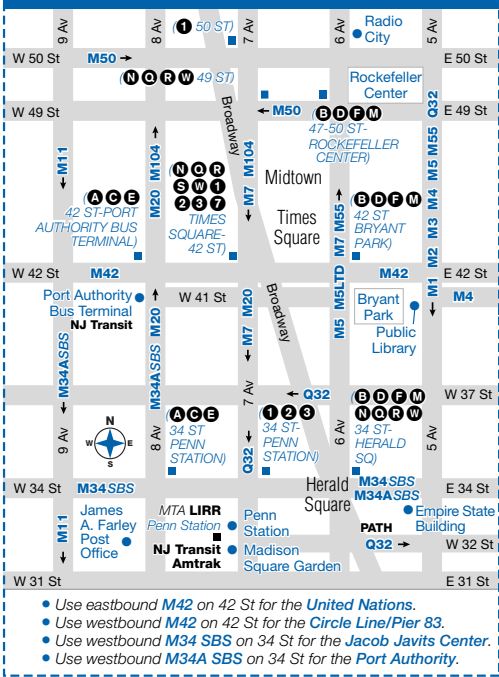

WEST MIDTOWN AREA DETAIL

- Use eastbound **M42** on 42 St for the **United Nations**.
- Use westbound **M42** on 42 St for the **Circle Line/Pier 83**.
- Use westbound **M34 SBS** on 34 St for the **Jacob Javits Center**.
- Use westbound **M34A SBS** on 34 St for the **Port Authority**.

ad_wmid_18113

ma020a18290_cs

M20 MAP LEGEND

Local/Limited/SBS Bus Transfers: shown in bold blue type.
Express Bus Transfers: shown in bold black type.

■ Terminal

④ **STATION NAME**
Connecting Subway Line

MTA **Metro-North**
Station Name

● Point of Interest