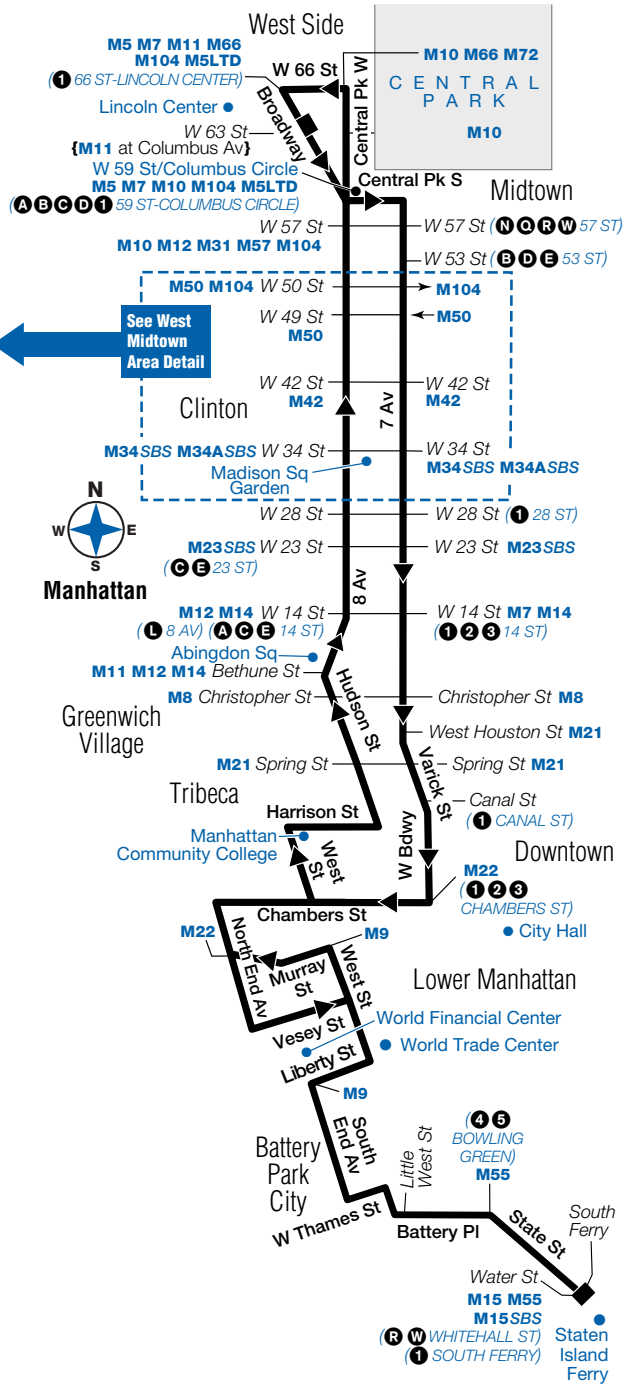

For Accessible subway stations, travel directions and other information:

Call 511 or visit www.mta.info