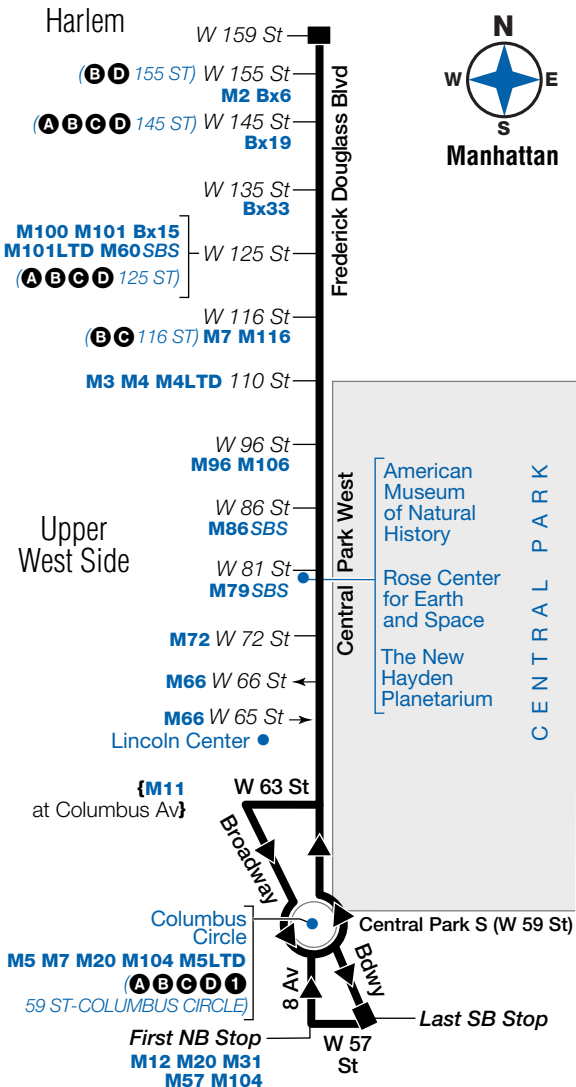

ma010a17080_cs

M10 MAP LEGEND

Local/Limited/SBS Bus Transfers: shown in bold blue type.

Terminal

Point of Interest

(**A** STATION NAME)

Subway Connection

For Accessible subway stations, travel directions and other information:

Call 511 or visit www.mta.info