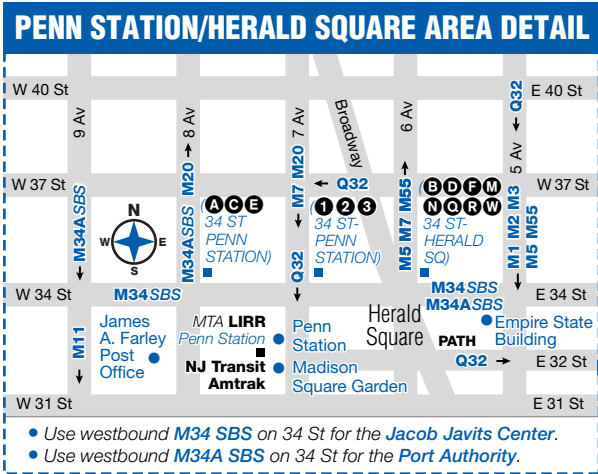

M5 Sunday service to Washington Heights, cont.

Midtown 31 St/ 6 Av	Midtown 6 Av/ W 42 St	Midtown 6 Av/ W 57 St	Uppr W Side Rvrside Dr/ W 79 St	Uppr W Side Rvrside Dr/ W 96 St	Mhnttnville 135 St/ Broadway	Wash Hts Broadway/ W 178 St
6:14	6:21	6:28	6:43	6:51	7:00	7:19
6:26	6:33	6:39	6:53	7:01	7:10	7:29
6:38	6:45	6:51	7:05	7:13	7:22	7:41
6:50	6:57	7:03	7:17	7:25	7:34	7:53
7:02	7:09	7:15	7:29	7:37	7:46	8:05
7:15	7:22	7:28	7:42	7:50	7:59	8:19
7:30	7:37	7:43	7:57	8:05	8:14	8:34
7:45	7:52	7:58	8:12	8:19	8:28	8:48
8:00	8:07	8:12	8:26	8:33	8:42	9:02
8:15	8:22	8:27	8:41	8:48	8:57	9:17
8:30	8:37	8:42	8:56	9:03	9:12	9:32
8:50	8:57	9:02	9:16	9:23	9:32	9:51
9:10	9:17	9:22	9:36	9:43	9:52	10:10
9:30	9:37	9:41	9:53	10:00	10:08	10:25
9:50	9:57	10:01	10:13	10:19	10:27	10:44
10:10	10:17	10:20	10:32	10:38	10:46	11:03
10:30	10:37	10:40	10:52	10:58	11:06	11:22
10:50	10:57	11:00	11:12	11:17	11:25	11:41
11:10	11:17	11:20	11:32	11:37	11:45	12:01
11:30	11:37	11:40	11:52	11:57	12:05	12:20
11:45	11:52	11:55	12:07	12:12	12:20	—
12:00	12:07	12:10	12:21	12:26	12:34	12:49
12:30	12:37	12:40	12:51	12:56	1:04	—
1:00	1:07	1:10	1:21	1:26	1:34	—
1:40	1:47	1:50	2:01	2:06	2:14	—

ma005-MV-A9-1/6/2019-219079-219080-219081-48-nw-Req-2018-120090

ad_pshsq_18113

M5 MAP LEGEND

Local/Limited/SBS Bus Transfers: shown in bold blue type.
Express Bus Transfers: shown in bold black type.

- Terminal
- Limited Stop
- Stops In Direction Indicated
- (F) STATION NAME
  Connecting Subway Line
  MTA LIRR
  Station Name
- Point of Interest

ma005a18141_cs