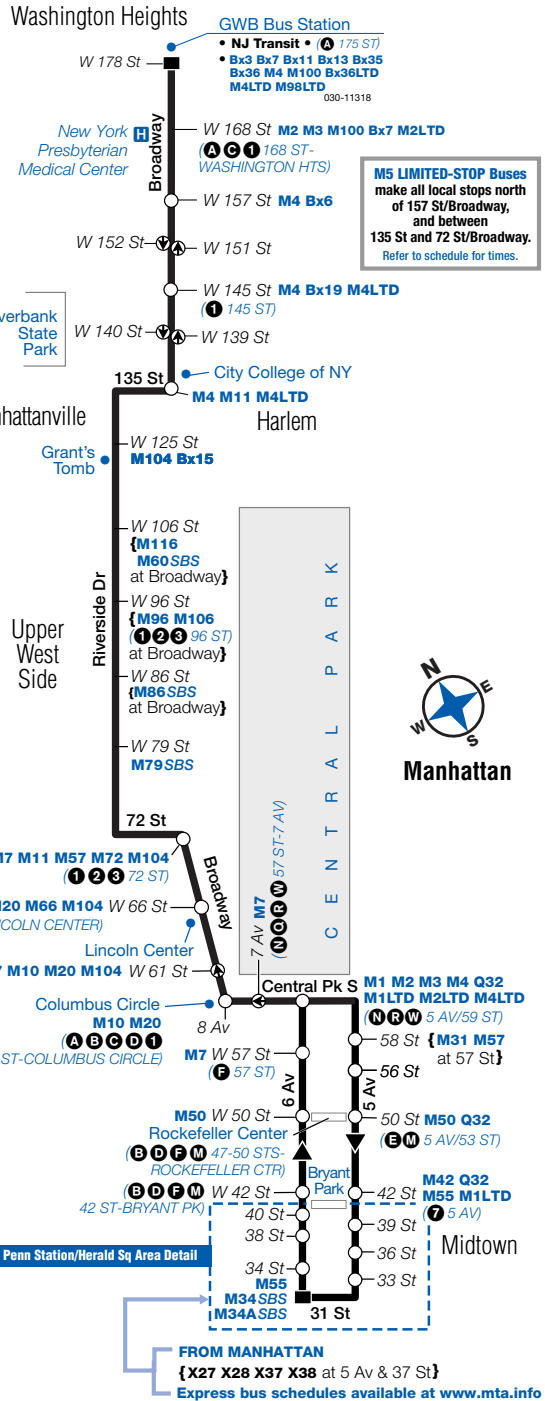

For Accessible subway stations, travel directions and other information:

Call 511 or visit www.mta.info