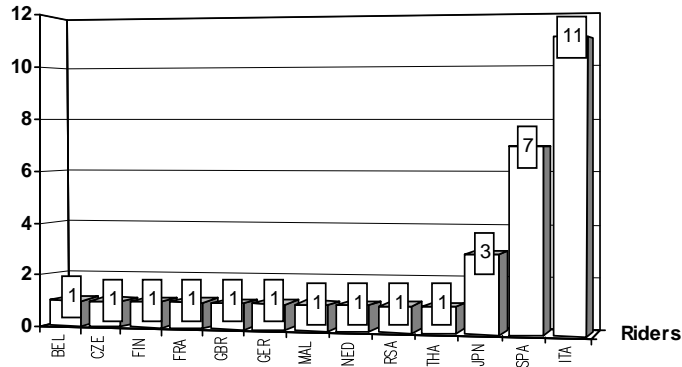

© DORNA, 2017

GRAN PREMIO D'ITALIA OAKLEY

5245 m.

Entry List

1

Rider

Nation Team

Motorcycle

W=Wildcard

R()=Replacement

__=Replaced

i=Trophy Michel Metraux Cup r=Rookie of the year

These data/results cannot be reproduced, stored and/or transmitted in whole or in part by any manner of electronic, mechanical, photocopying, recording, broadcasting or otherwise now known or herein after developed without the previous express consent by the copyright owner, except for reproduction in daily press and regular printed publications on sale to the public within 60 days of the event related to those data/results and always provided that copyright symbol appears together as follows below.