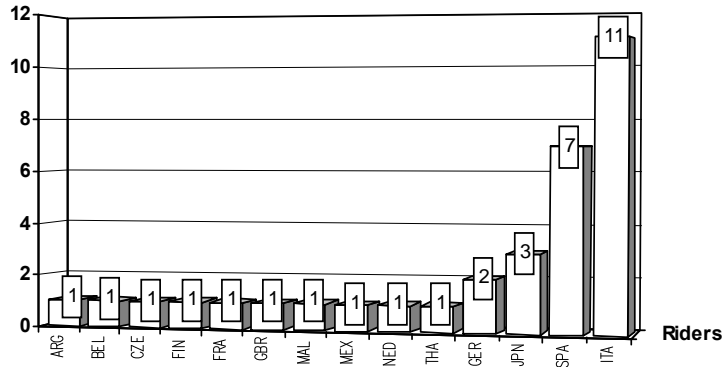

W=Wildcard

R( )=Replacement

\_\_=Replaced

i=Trophy Michel Metraux Cup r=Rookie of the year

These data/results cannot be reproduced, stored and/or transmitted in whole or in part by any manner of electronic, mechanical, photocopying, recording, broadcasting or otherwise now known or herein after developed without the previous express consent by the copyright owner, except for reproduction in daily press and regular printed publications on sale to the public within 60 days of the event related to those data/results and always provided that copyright symbol appears together as follows below.