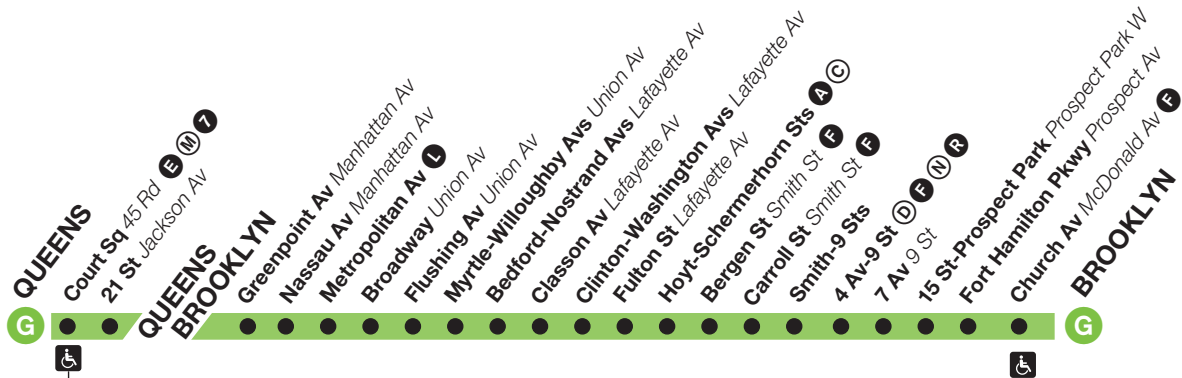

G Brooklyn-Queens Crosstown

Station Service

- **FULL-TIME**
  Train always operates and always stops here.
- **ACCESSIBLE STATION**

Transfers

- Full-time
- Part-time