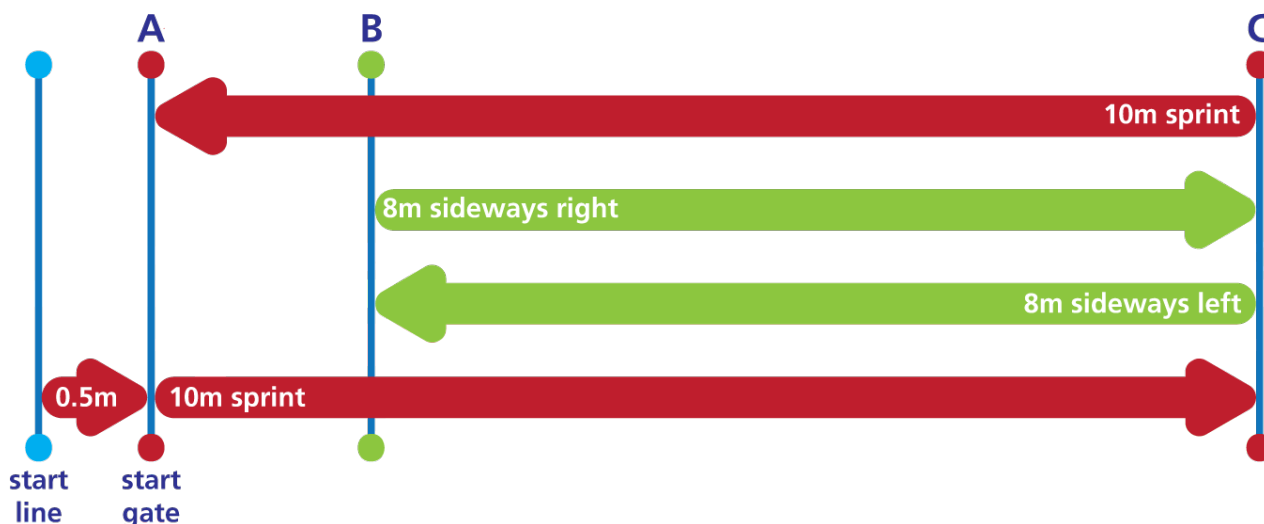

## Test 2: CODA (Change of Direction Ability)

1. Electronic timing gates (photocells) should be used to time the CODA. Timing gates should be positioned no higher than 100 cm from the ground. If electronic timing gates are not available, an experienced physical instructor should time each trial using a manual stopwatch.
2. Cones must be set out as illustrated in the diagram below. The distance between A and B is 2 metres. The distance between B and C is 8 metres.
3. Only one timing gate is required for the CODA (A). The 'start line' must be marked out 0.5m before the timing gate (A).
4. Referees should line up at the start with their front foot touching the 'start line'. Once the test leader signals that the electronic timing gates are set, the referee is free to start.
5. The referees sprint 10 m forward (A to C), 8 m sideways left (C to B), 8 m sideways right (B to C) and 10 m forward (C to A).
6. If a referee falls or trips, they should be given an additional trial.
7. If a referee fails the trial, they should be given an additional trial. If they fail two trials, the match official has failed the test.