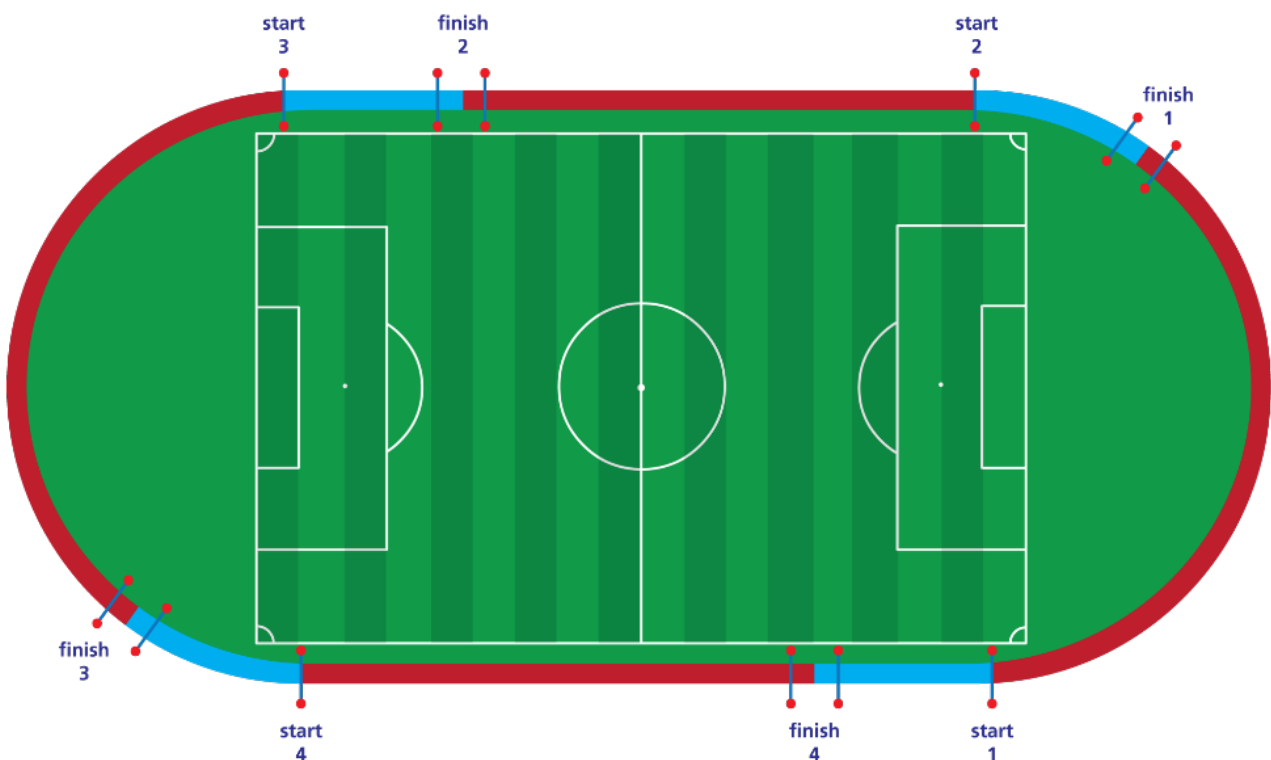

1. Assistant referees must complete 40 x 75m run / 25m walk intervals. This equates to 4,000m or 10 laps of a 400m athletics track. The pace is dictated by the audio file and reference times are set in accordance with the referee's category. If an audio file is not available, an experienced physical instructor should use a stopwatch and whistle.
2. Assistant referees must start from a standing position. They must not start before the whistle. To ensure that referees do not start early, assistant test leaders should be positioned at each start line to control the start. A flag may be used to block the lane until the whistle has sounded. On the whistle, the flag should be dropped, allowing the assistant referee to start running.
3. At the end of each run, each assistant referee must enter the 'walking area' before the whistle. The walking area is marked out with a line 1.5m before and 1.5m behind the 75m line.
4. If an assistant referee fails to place a foot inside the walking area on time, they should receive a clear warning from the test leader. If an assistant referee fails to place a foot inside the walking area on time for a second occasion, they should be stopped by the test leader and informed that they have failed the test.
5. It is recommended that the test be run in groups comprising no more than six assistant referees. It is possible to have four groups running the test simultaneously (see below), meaning a total of 24 referees can be tested at once. Each group should be allocated with a test leader who should monitor their group closely throughout the test.