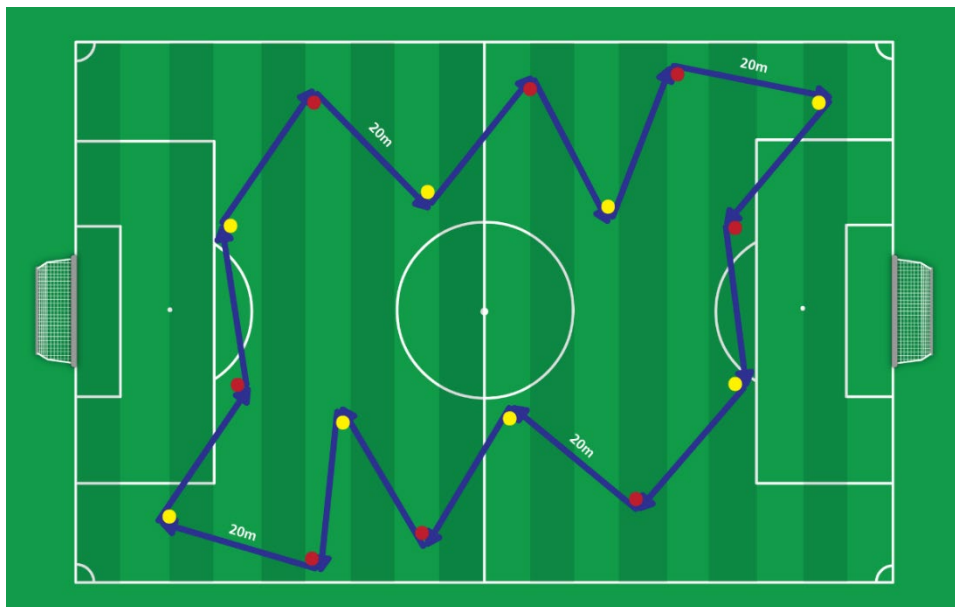

## Optional test 1, Dynamic Yo-Yo

---

1. The cones must be set out as illustrated in the diagram below. It is important that the colours (i.e. red and yellow) are placed accurately and that the distance between the red and yellow cones is exactly 20 meters. Referees may start from the yellow or red cones. It is recommended that the test be run in groups comprising no more than two referees starting from each cone.
2. Referees starting from a yellow cone should run to a red cone, turn and continue to the next yellow cone. Each run is interspersed by a recovery period.
3. Referees starting from a red cone should run to a yellow cone, turn and continue to the next red cone. Each run is interspersed by a recovery period.
4. The audio file will dictate the pace of the runs and the length of the each recovery period. Referees must keep pace with the audio file until they have reached the required recommended level.
5. If a referee fails to place a foot on the 'finish cone' on time, they should receive a clear warning from the test leader. If a referee fails to arrive on time on a second occasion, they should be pulled from the test by the test leader.