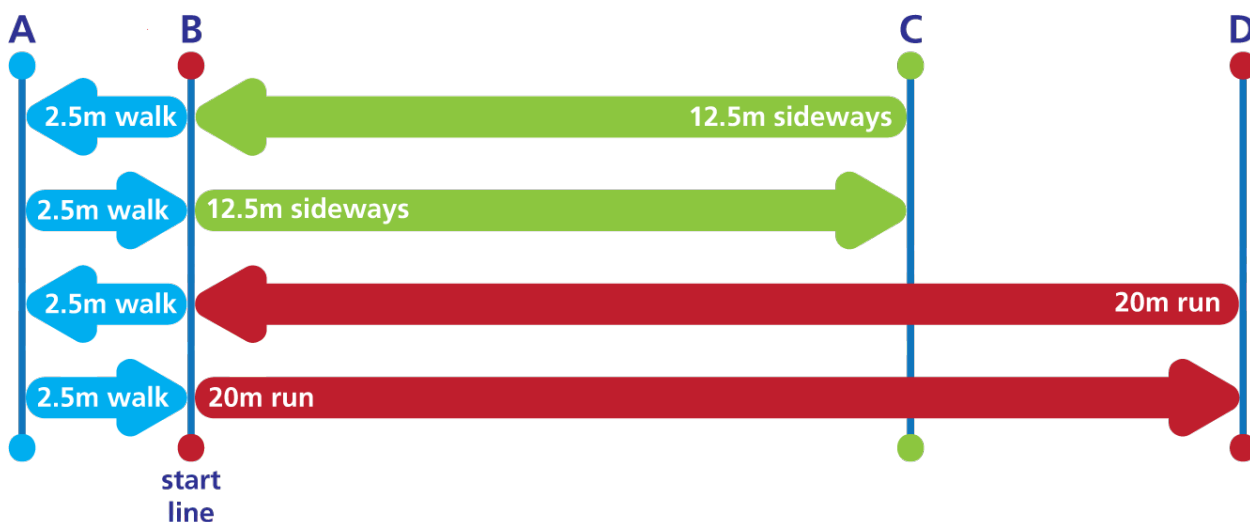

Test 3: ARIET (Assistant Referee Intermittent Endurance Test)

1. Cones must be set out as illustrated in the diagram below. The distance between A and B is 2.5 metres. The distance between B and C is 12.5 metres. The distance between B and D is 20 metres.
2. Referees must start from a standing position. They must complete the following sequence in accordance with the pace dictated by the audio file.
   1. run 20m forwards (B-D), turn and run 20m forwards (D-B)
   2. walk 2.5m (B-A), turn and walk 2.5m (A-B)
   3. run sideways 12.5m (B-C), and run sideways facing the same side 12.5m (C-B)
   4. walk 2.5m (B-A), turn and walk 2.5m (A-B)
3. The audio file will dictate the pace of the runs and the length of each recovery period. Referees must keep pace with the audio file until they have reached the required level.
4. The starting position requires the referees to be standing still with their front foot on the line (B). Referees must place a foot on the turning lines (C & D). If a referee fails to place a foot on the lines B, C or D on time, they should receive a clear warning from the test leader. If a referee fails to arrive on time on a second occasion, they should be pulled from the test by the test leader.

Reference times for futsal and beach soccer referees

1. International and category 1: level 15.5-3 / 1,275 metres
2. Lower categories: level 15-3 / 1,170 metres