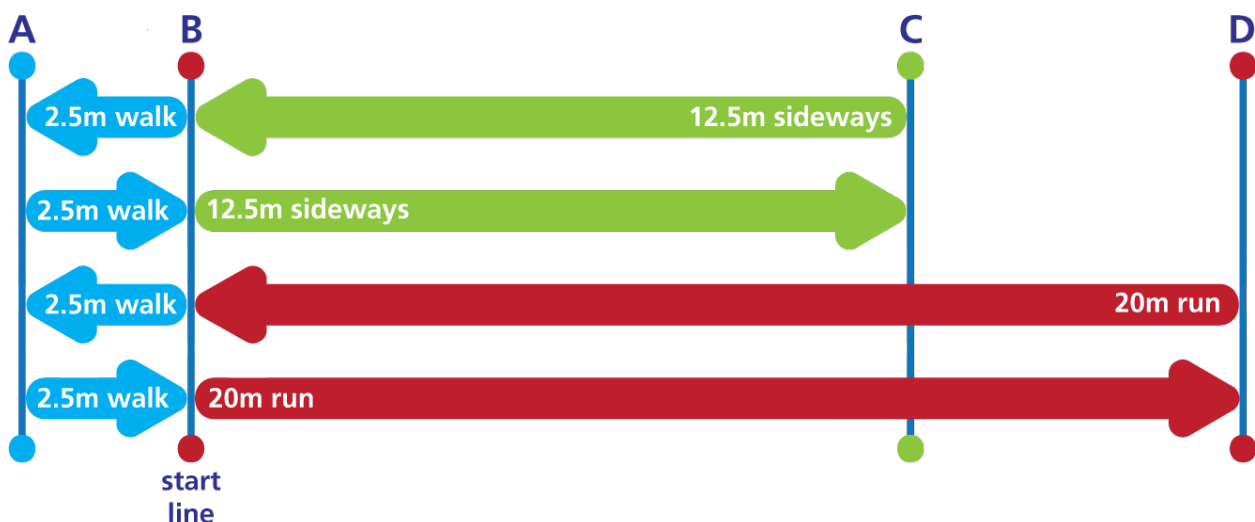

## Optional test, ARIET (Assistant Referee Intermittent Endurance Test)

- Cones should be set out as illustrated in the diagram below. The distance between A and B is 2.5 metres. The distance between B and C is 12.5 metres. The distance between B and D is 20 metres.
- Assistant referees must start from a standing position. They must complete the following sequence in accordance with the pace dictated by the audio file.
  - run 20m forwards (B-D), turn and run 20m forwards (D-B)
  - walk 2.5m (B-A), turn and walk 2.5m (A-B)
  - run sideways 12.5m (B-C), and run sideways facing the same side 12.5m (C-B)
  - walk 2.5m (B-A), turn and walk 2.5m (A-B)
- The audio file will dictate the pace of the runs and the length of each recovery period. Assistant referees should keep pace with the audio file until they have reached the recommended level.
- The starting position requires the assistant referees to be standing still with their front foot on the line (B). Assistant referees must place a foot on the turning lines (C & D). If an assistant referee fails to place a foot on the lines B, C or D on time, they should receive a clear warning from the test leader. If an assistant referee fails to arrive on time on a second occasion, they should be pulled from the test by the test leader.